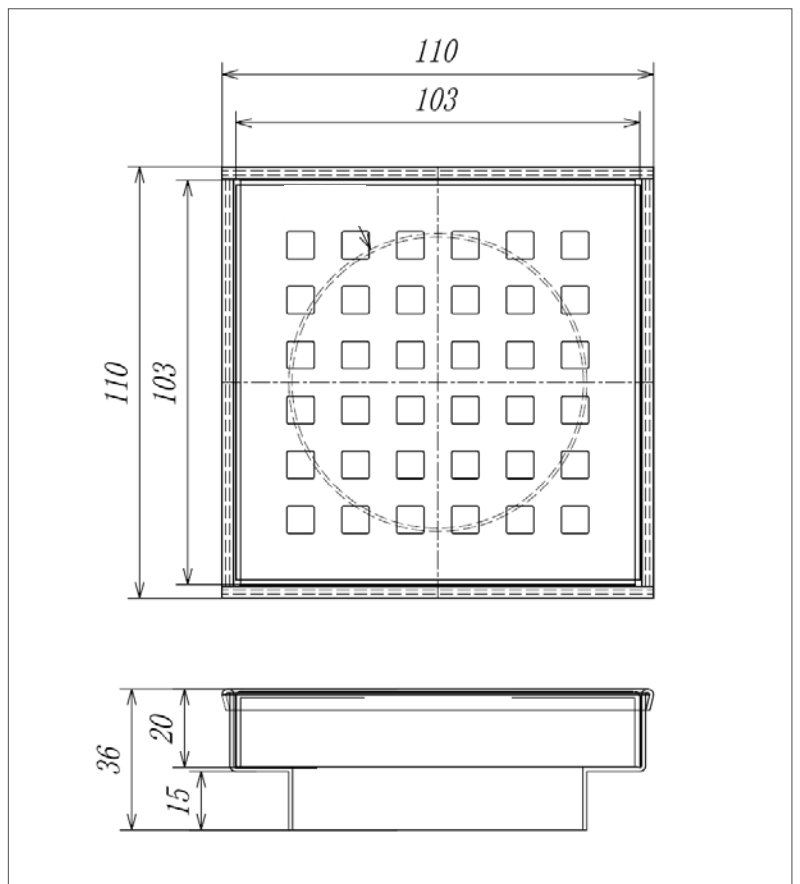

Square waste SQUARE

Product code : FD11XS90-S

110(w) x 110(h) x 36(d) mm $\varnothing$ 90mm outlet

Features

- Superior fall / centre outlet
- 316 Marine grade stainless steel
- Manufactured from high quality maintenance-free materials

Additional Information

- Available in 7 styles.
- Australian water mark approved certificate 23027
- For QLD and WA customers 75mm outlet is also available