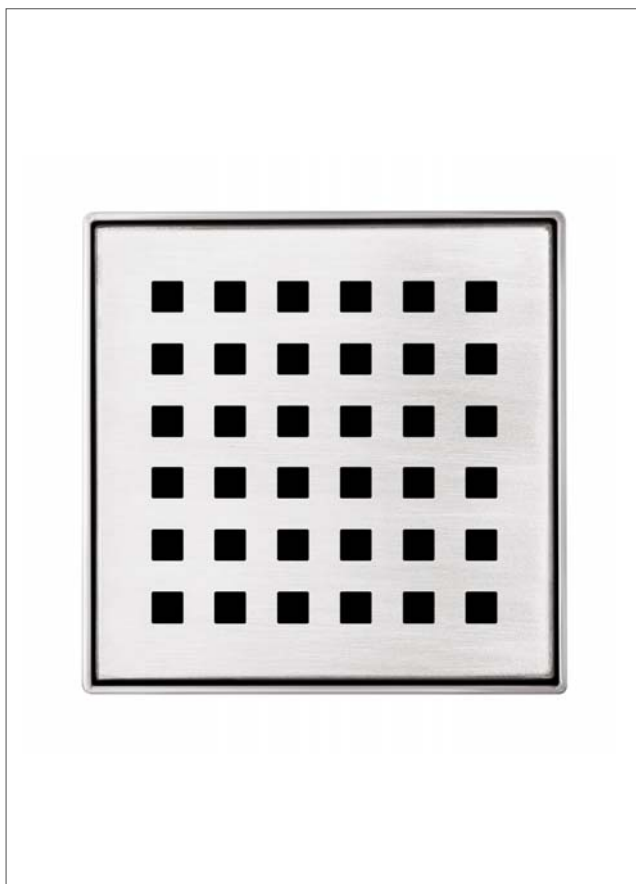

## Square waste SQUARE

Product code : FD11XS90-S

110(w) x 110(h) x 36(d) mm  $\varnothing$  90mm outlet

### Features

- Superior fall / centre outlet
- 316 Marine grade stainless steel
- Manufactured from high quality maintenance-free materials

Superior fall /  
Centre outlet

Stainless Steel